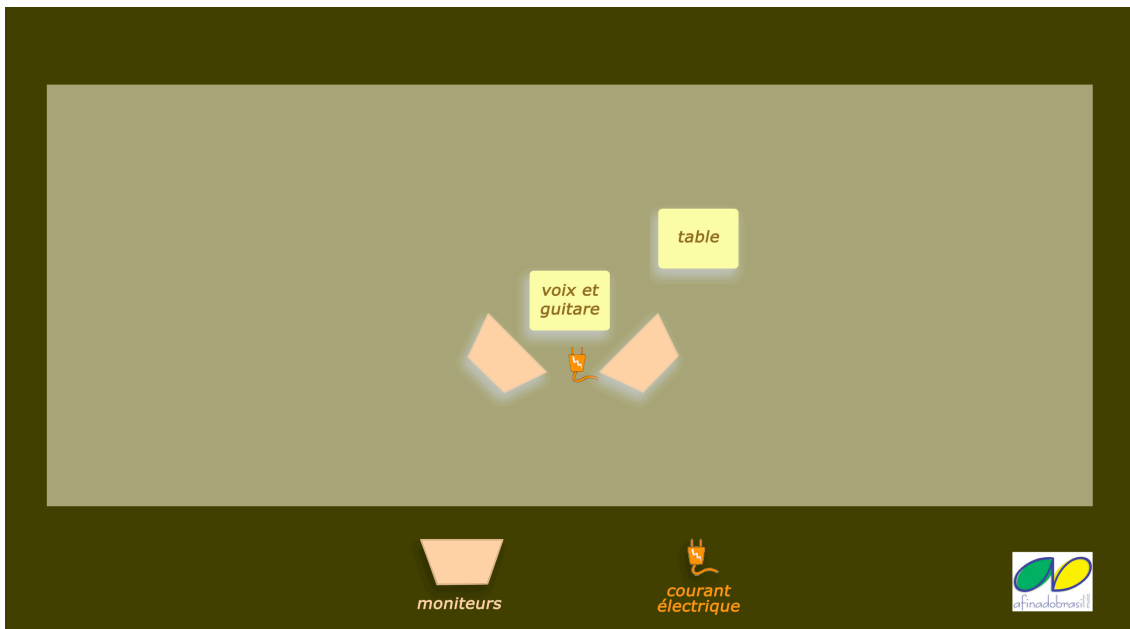

TECHNICAL RIDER **DARLLY MAIA**

01 MUSICIAN

ELECTRIC GUITAR (Godin nylon)

- 01 DI box mono
- 01 power outlet

VOICE

- 01 micro *NEUMANN KMS 105*

RETURN

- 02 monitors

PLAN DE SCÈNE

Contact : Darlly Maia / info@afinadobrasil.com / +41 79 329 5545